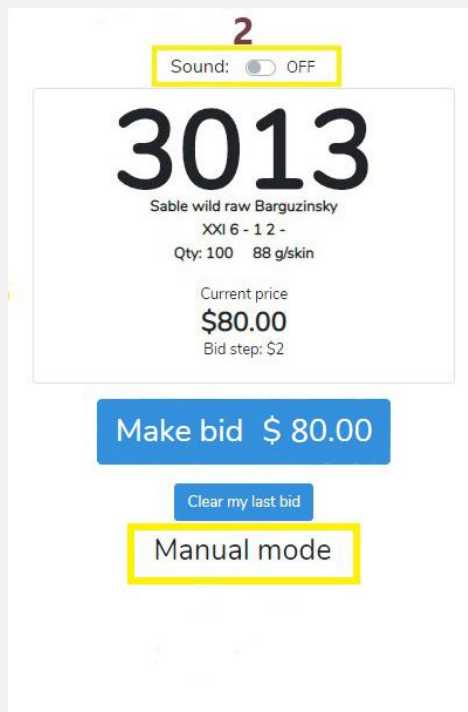

2 Current lot
Sound
Be careful, switch the sound to ON mode
Current price
Bid step
Make bid
Clear my last bid
If you placed a bid incorrectly and no other buyer outbid your bid, you can «Clear my last bid».