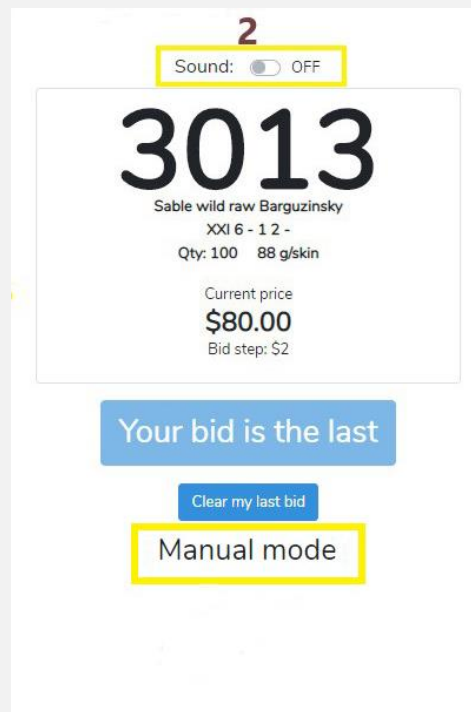

2 Current lot
Sound
Be careful, switch the sound to ON mode
Current price
Bid step
Make bid
Clear my last bid
If you placed a bid incorrectly and no other buyer outbid your bid, you can «Clear my last bid».