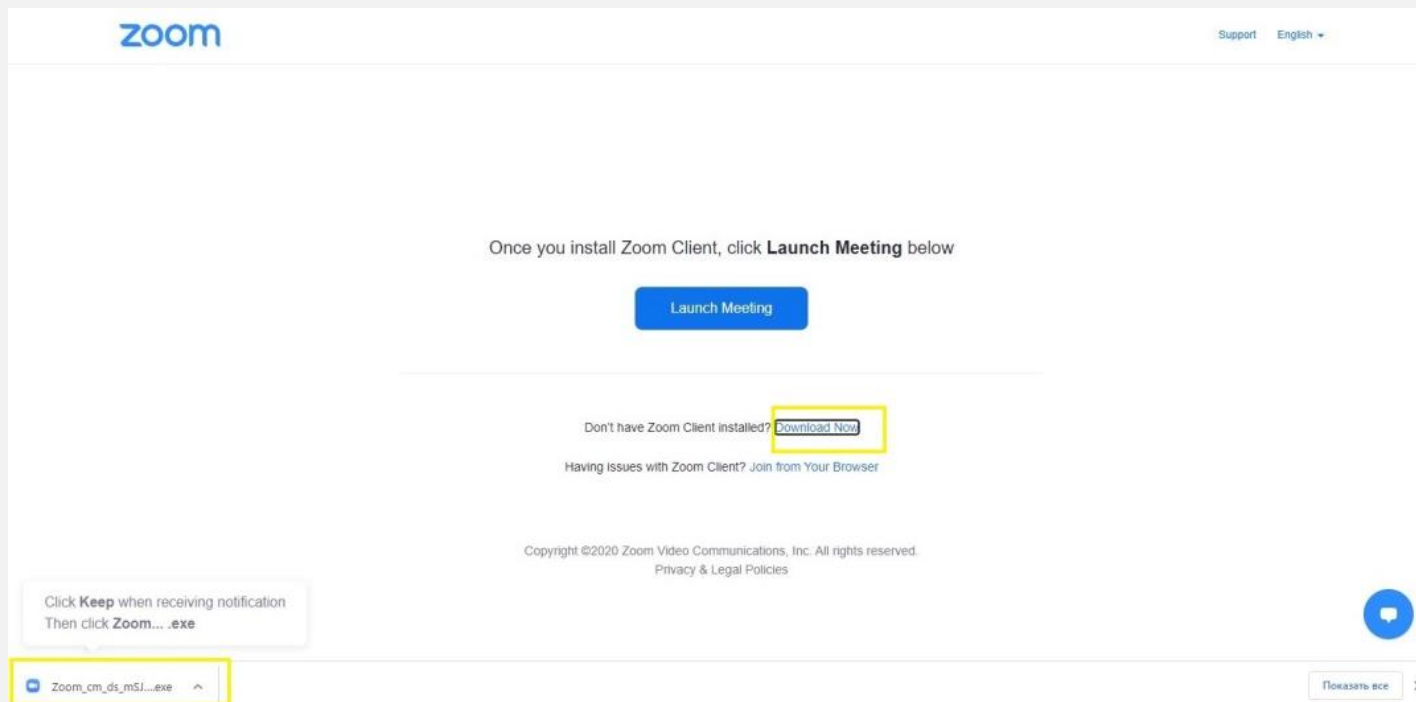

### 4 Chat

The chat where you can ask any question.

You can send messages in the chat using the «Enter» button.

*For convenience put **Zoom** window over here*

**5**

Open video in Zoom

(in new window)

<b>Open video in Zoom</b>
---------------------------

Broadcast of the online auction with an auctioneer.
---

Click «Open video in Zoom» then a new tab will open.
--

**There are three possible options:**

1. «Launch Meeting» if you have installed Zoom on your computer
2. «Download now»
3. «Log in with your browser»