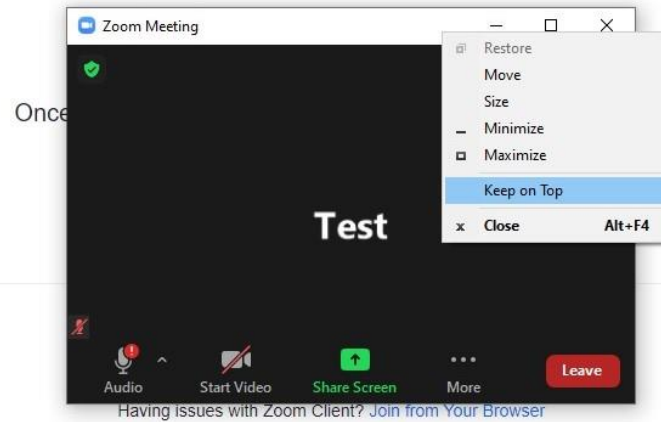

Copyright ©2020 Zoom Video Communications, Inc. All rights reserved.
Privacy & Legal Policies

In the Zoom conference window click the right button on the title bar and select «Keep on top».

P.S. If the window opened in full-screen mode, you need to make it smaller.